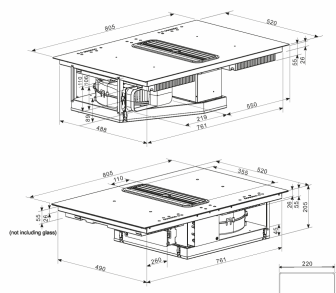

TYPHOON

Hole Size: D495 x W765 mm

Revisiomedato 07/03/2022